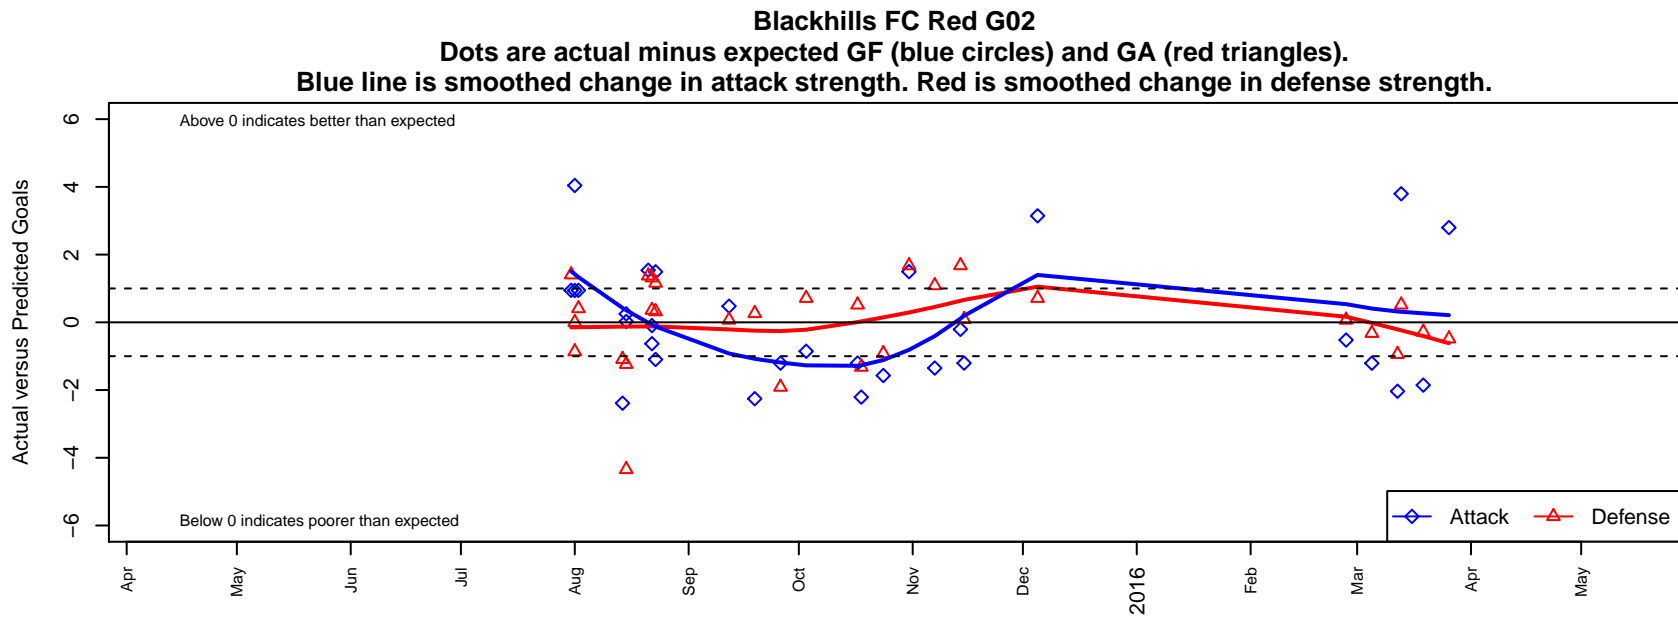

**attack and defense variance (black dot)
relative to other teams
and top 10 in region**

**attack and defense rating
relative to others at age
and all opponents in last 13 months**

Blackhills FC Red G02

Blackhills FC
Olympia, WA
G02 total strength=781
attack=1.5 defense=0.59
fall league = NPSL Div 3 U13
spr league = Spr NPSL Div 3 U13

alt names used:
Blackhills FC G 02 RED
BLACKHILLS FC G 02 RED (WA)
Blackhills FC G02 Red
Blackhills FC G02 Red B
Blackhills FC G02 Red B

Venues played:
2015 Blast Off GU13 A
2015 Tyee Cup GU13
2015 REDAPT Cup Silver U13
2015 NPSL Division 3 U13
2015 Spr NPSL Division 3 U13