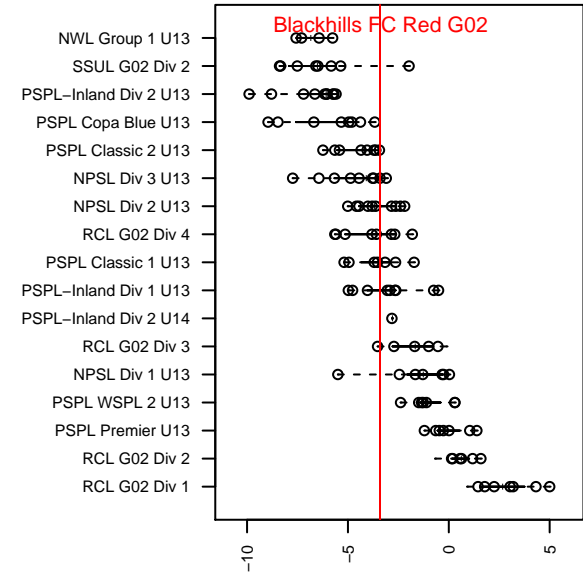

**attack and defense rating
relative to others at age
and all opponents in last 13 months**